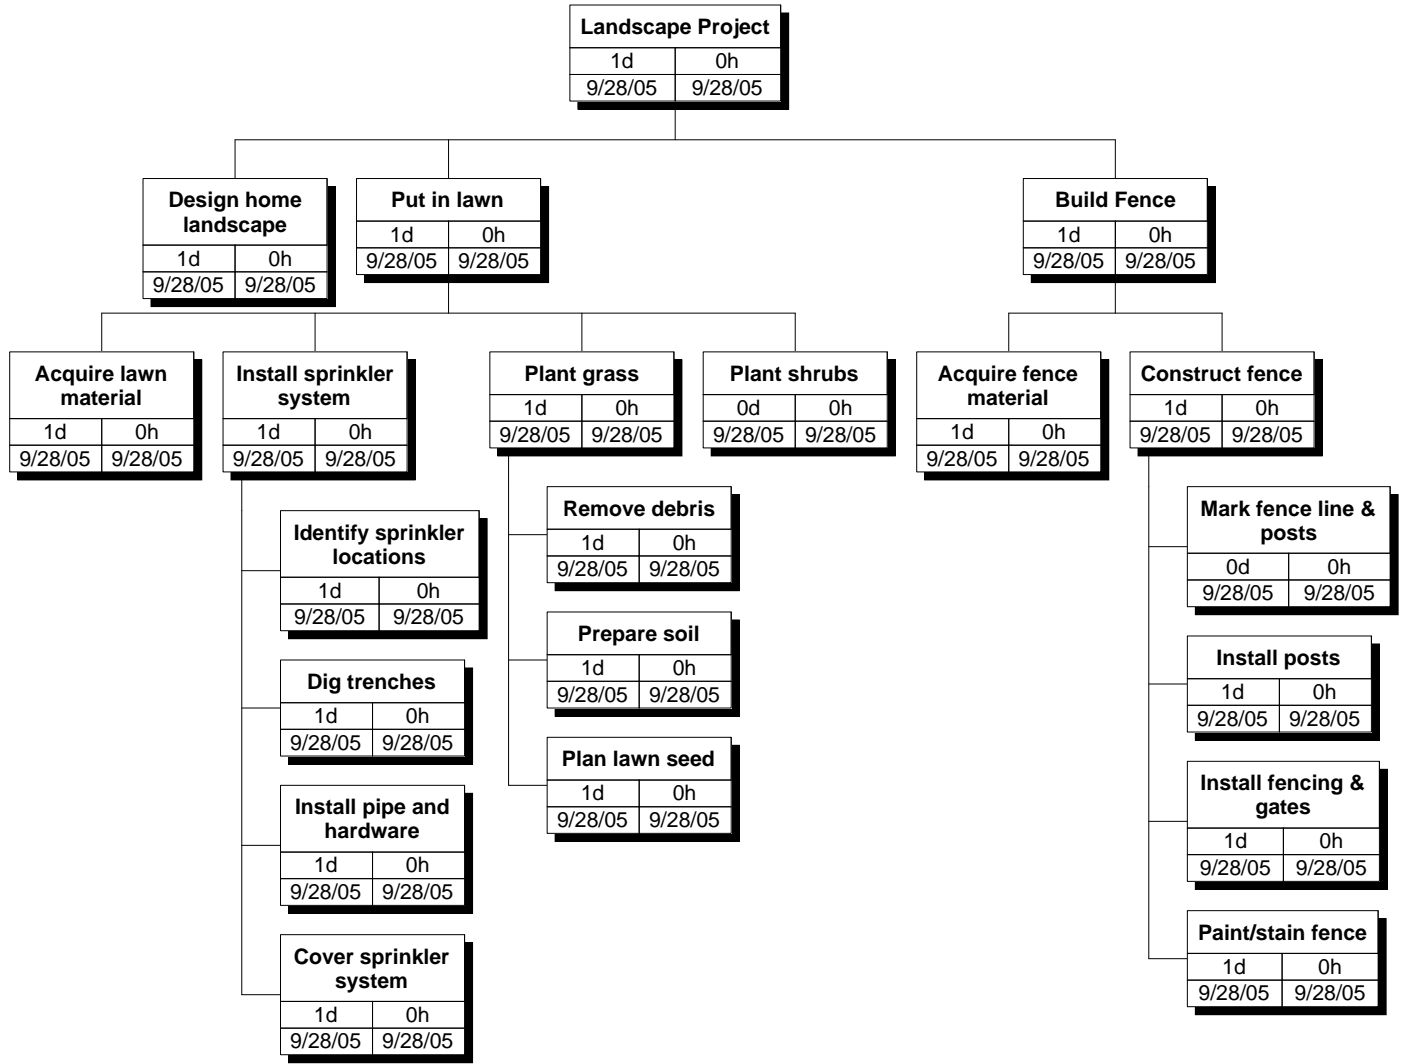

WBSchart1

Fields

| | |
|----------|--------|
| Name | |
| Duration | Work |
| Start | Finish |

This document was created with Win2PDF available at <http://www.daneprairie.com>.
The unregistered version of Win2PDF is for evaluation or non-commercial use only.